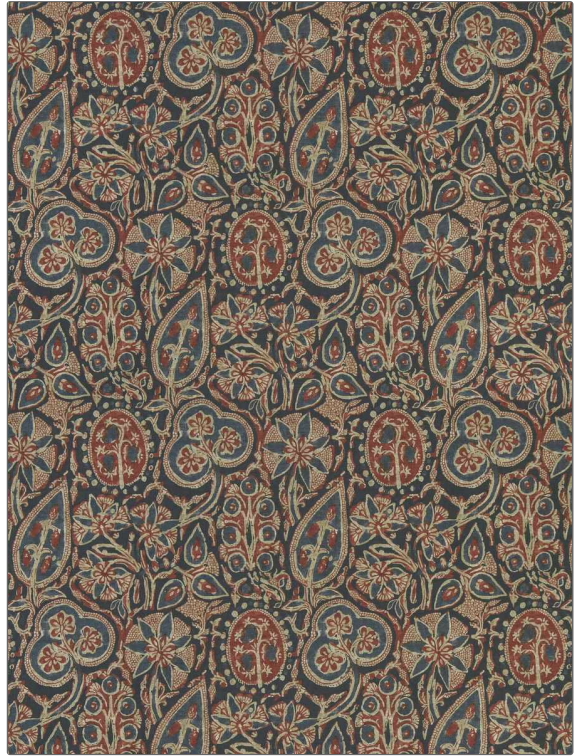

Product Details

PATTERN Batik Floral Sisal
COLOR Document Blue

BRAND

Clarence House

APPLICATION

Wallcovering

CATEGORIES

Grasscloths, ASTM-E84,
Wallpaper, En 15102,
Prints

BOOK

Arts & Crafts

COLORS

Blue, Red

DESIGN TYPES

Floral

SCALE

Large

WIDTH

34.00 in (86.36 cm)

VERTICAL REPEAT

34.00 in (86.36 cm)

HORIZONTAL REPEAT

24.30 in (61.72 cm)

CONTENT

85% Sisal, 15% Cotton